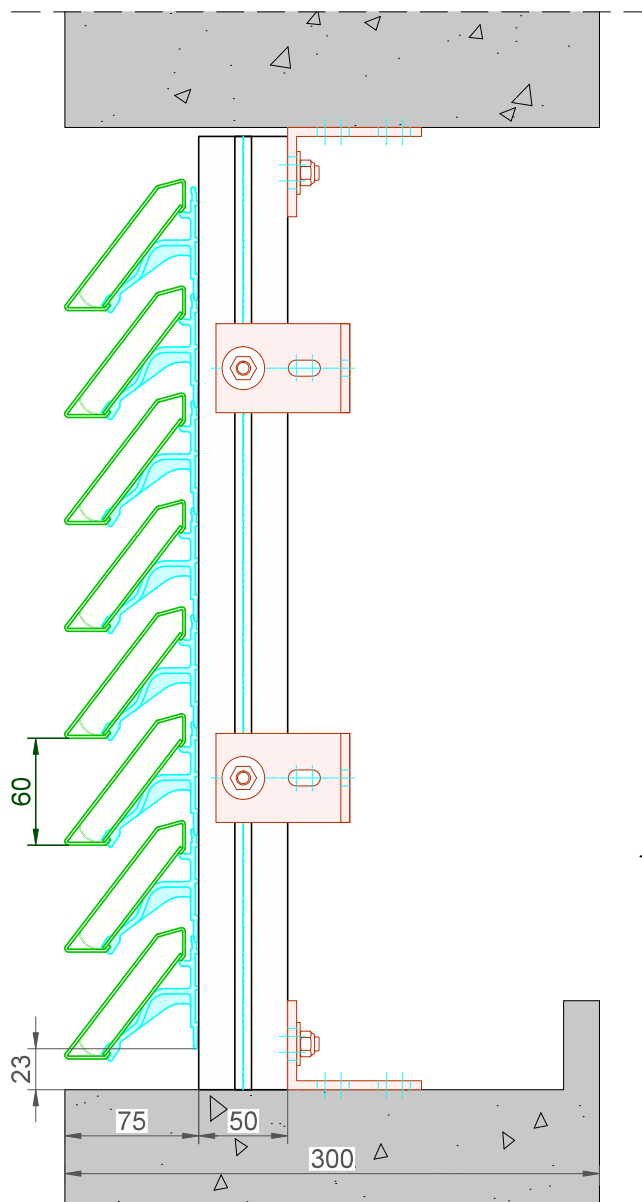

TECHNICAL DATA SHEET

Type	DucoWall Acoustic 75L					
DESCRIPTION	Acoustic continuous louvre wall					
SHAPE OF BLADE	Acoustic 75 L					
PITCH	60 mm					
BLADE HEIGHT	74 mm					
BLADE DEPTH	75 mm					
INSTALLATION DEPTH	with mullion 50/125		200 mm			
	with mullion 50/50		125 mm			
	with mullion 50/12		87 mm			
	with mullion 21/50 MULTI		125 mm			
	with mullion 30/14		87 mm			
MAX. BLADE LENGTH	6000 mm					
MAX. SPAN	1660 mm @ 800Pa					
STARTING DIMENSION	23 mm					
REACTION TO FIRE	Damping material: A1 (EN 13501-1)					
FIRE RESISTANCE	Damping material: non-combustible (NEN 6064)					
MESH	standard without insectmesh frame					
MATERIAL	Aluminium :		EN AW-6063 T66 (EN 573-3)		Profile thickness : min. 1,5mm	
	Thermoplastic parts :		Clips		Polyamide PA 6,6 -reinforced with glass fibre	
SURFACE TREATMENT	- standard aluminium anodised (15-20µm) according Qualanod - polyester powder coated (60-80µm) according Qualicoat Seaside type A - specific RAL codes and/or textured paint on request					
VISUAL FREE AREA	95%					
PHYSICAL FREE AREA	28%					
AIR FLOW DATA	(EN13030)		standard			
	Ce		0,212			
	K-factor intake		22,25			
	Cd		0,258			
	K-factor exhaust		15,02			
WATER RESISTANCE	(EN13030)		standard			
	v = 0 m/s		B			
	v =0,5 m/s		B			
	v = 1 m/s		C			
	v = 1.5 m/s		D			
	v = 2 m/s		D			
	v = 2.5 m/s		D			
	v = 3 m/s		D			
	v = 3,5 m/s		D			
ACOUSTIC SPECS	Rw(C;C _{tr}) = 6(0;-2) dB					
	125 Hz	250 Hz	500 Hz	1000 Hz	2000 Hz	4000 Hz
	2,6 dB	3,0 dB	1,9 dB	4,4 dB	9,7 dB	11,5 dB

B

A

A

DucoWall Acoustic **75L** Draagprofiel 21/50 Multi

Datum : 30/05/2022

Schaal : 1:3

DUCO
Ventilation & Sun Control

Tol. : ISO 2768-mK

Getekend : LNT/JHX

Mat. :

Ref nr. :

Formaat : A3

omtrek

gewicht

lakoppervl.

Tekening nr. :