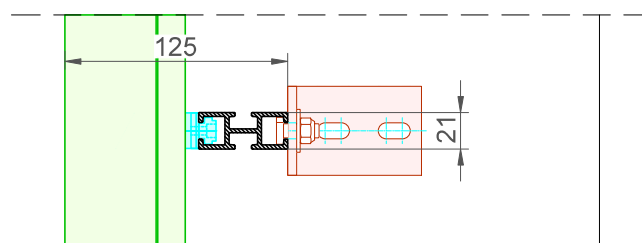

TECHNICAL DATA SHEET

Type	DucoWall Acoustic 75L					
DESCRIPTION	Acoustic continuous louvre wall					
SHAPE OF BLADE	Acoustic 75 L					
PITCH	60 mm					
BLADE HEIGHT	74 mm					
BLADE DEPTH	75 mm					
INSTALLATION DEPTH	with mullion 50/125		200 mm			
	with mullion 50/50		125 mm			
	with mullion 50/12		87 mm			
	with mullion 21/50 MULTI		125 mm			
	with mullion 30/14		87 mm			
MAX. BLADE LENGTH	6000 mm					
MAX. SPAN	1660 mm @ 800Pa					
STARTING DIMENSION	23 mm					
REACTION TO FIRE	Damping material: A1 (EN 13501-1)					
FIRE RESISTANCE	Damping material: non-combustible (NEN 6064)					
MESH	standard without insectmesh frame					
MATERIAL	Aluminium :		EN AW-6063 T66 (EN 573-3)		Profile thickness : min. 1,5mm	
	Thermoplastic parts :		Clips		Polyamide PA 6,6 -reinforced with glass fibre	
SURFACE TREATMENT	- standard aluminium anodised (15-20µm) according Qualanod - polyester powder coated (60-80µm) according Qualicoat Seaside type A - specific RAL codes and/or textured paint on request					
VISUAL FREE AREA	95%					
PHYSICAL FREE AREA	28%					
AIR FLOW DATA	(EN13030)		standard			
	Ce		0,212			
	K-factor intake		22,25			
	Cd		0,258			
	K-factor exhaust		15,02			
WATER RESISTANCE	(EN13030)		standard			
	v = 0 m/s		B			
	v =0,5 m/s		B			
	v = 1 m/s		C			
	v = 1.5 m/s		D			
	v = 2 m/s		D			
	v = 2.5 m/s		D			
	v = 3 m/s		D			
	v = 3,5 m/s		D			
ACOUSTIC SPECS	Rw(C;C _{tr}) = 6(0;-2) dB					
	125 Hz	250 Hz	500 Hz	1000 Hz	2000 Hz	4000 Hz
	2,6 dB	3,0 dB	1,9 dB	4,4 dB	9,7 dB	11,5 dB

B

A

A

DucoWall Acoustic **75L** Draagprofiel 21/50 Multi

Datum : 30/05/2022

Schaal : 1:3

DUCO
Ventilation & Sun Control

Tol. : ISO 2768-mK